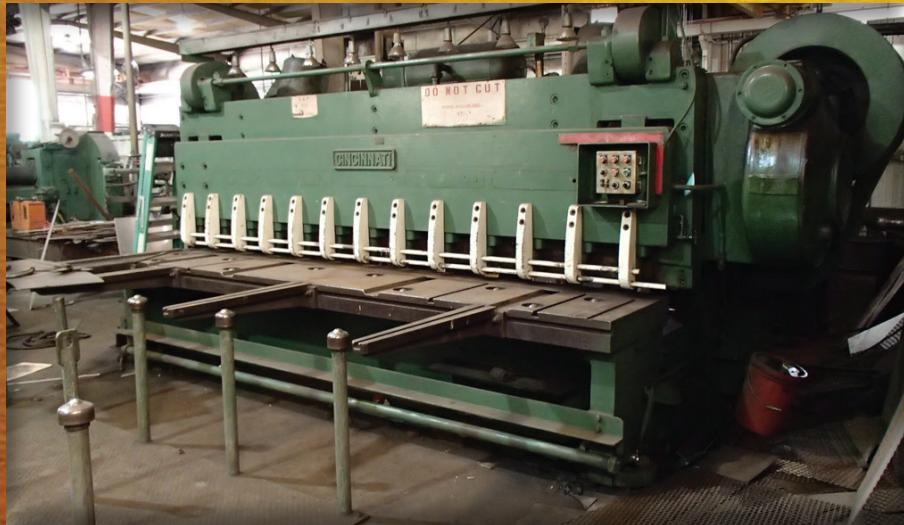

ONE OWNER LIQUIDATION AUCTION SPENCER IRON WORKS, INC.

**THURSDAY,
MARCH 3**

---

501 S. JACKSON AVE
ELDORADO, ARKANSAS

8:30 AM START

**On Site Auction Plus
Online Bidding**

www.BlackmonAuctions.com

Fully Operational Shop | Family Business
For Additional Info - Billy Hartnedy
501-352-4703 or billy@blackmonauctions.com