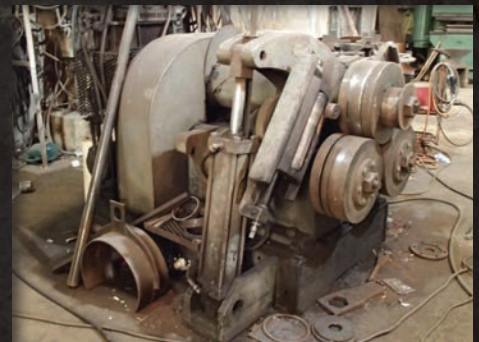

THURSDAY,
MARCH 3

ONE OWNER AUCTION
SPENCER IRON WORKS, INC.
FAMILY BUSINESS - DECADES IN THE INDUSTRY

EL DORADO
ARKANSAS

• 8:30AM Start •

• 501 S JACKSON AVE, EL DORADO, ARKANSAS 71730 •

Live On-Site Auction & Online Bidding!