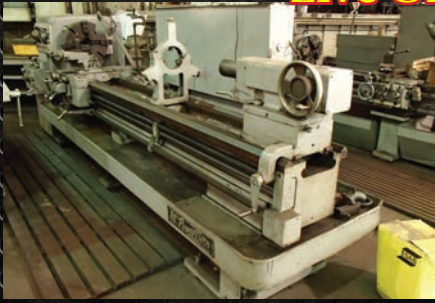

Live On-Site Auction & Online Bidding!

• **Photo Galleries of all items at www.BlackmonAuctions.com** •

MACHINE SHOP

Mubea KBL 1/2 Ironworker
Cincinnati 3/4 Shear
Chicago 14' Brake
Niagara Circle Shear
LeBlond 2612 Lathe
Lehman 2516 Lathe
Summit 19-4 Lathe
Morando 48 Lathe
Poreba 38 TR-90B Lathe
Lehman 28 Lathe
Lodge & Shipley 26 Lathe
American 24 (Old) Lathe
Mazak 19 Lathe
Whacheon 17 Lathe
Cincinnati 17 Lathe
Clausing 17 Lathe
Monarch 16 Lathes
Comet Mill
Lucas #32 Horiz Boring Mill
Betts 96" Vert Boring Mill
Cincinnati #6 Mill
Cincinnati #4 Mill
Milwaukee #2 H Mill
Bridgeport Mill

MSC WS-20VH Mill
Bertsch 10' Rolls
Lown 4' Roll
Buffalo No 2VBR Angle Roll
Tank Turn Rolls
4" x 39" Rolls
Marvel Hack Saw
DoAll Band Saw
Powermatic 14V Saw
Rockwell Chop Saw
Ikeda Radial Drill
500-Ton Wheel Press
NPB Straighten Press
150-Ton H Press
40-Ton H Press
Clausing Drill Press
Delta Drill Press
Ridgid 545 Pipe Threader
Acme Threader
Morrison & Baker Keyseaters
Motorized Work Head
Stewart Warner Balancer
Ransome 6000lb Positioner
Ransome Positioner
Steptoe Shaper

Dayton Drill Sharpener
Landis 1880 Grinder
Norton 1048 & 618 Grinders
Oliver Drill Grinder
12 & 6 Pedestal Grinders
Metco Metalizer
Rockford Planer
Enco Grinder
Tool Post Grinder
3" Belt Sanders
Blast Cabinet
Cut A Line
Johnson Furnaces
Div Head Table
Vertical Head & Tooling
Bux Mag Drill

SHOP TABLES

5 x 13 x 1 Steel Table w/Vice
3 x 3 Steel Table w/Vice
9 x 3 Steel Table w/Vice
33 x 26 Box Table

FULLY OPERATIONAL SHOP!!
* AND TOOLING *